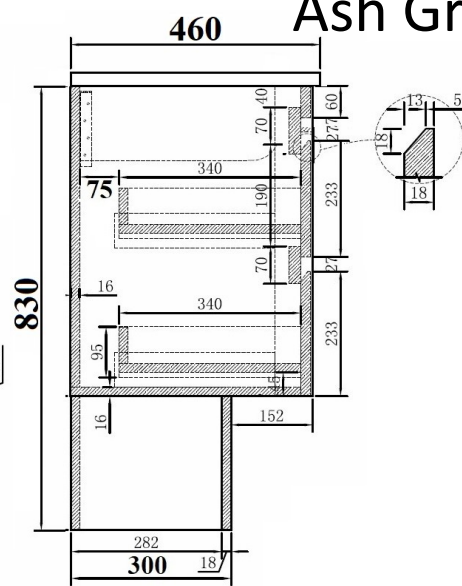

| Vivo 1200 Single | VO120S |

White

Ash Grey

VO120SE - Vivo White on Plinth with Polymarble Square Bowl Top- Pictured

Vivo Vanities Available in White or Ash Grey Cabinets.

Specifications are shown in millimetres.

Please Note: Specifications and product sizes can be varied by the manufacturer without notice. The above information is indicative only.