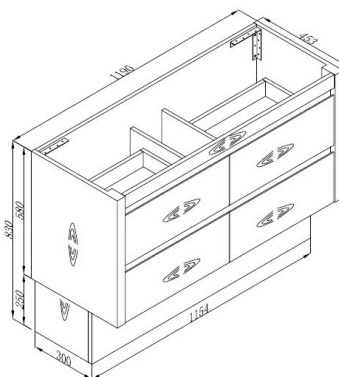

| Vivo 1200 Single | VO120S |

White

Ash Grey

VO120SE - Vivo White on Plinth with Polymarble Square Bowl Top- Pictured

Vivo Vanities Available in White or Ash Grey Cabinets.

Specifications are shown in millimetres.

Please Note: Specifications and product sizes can be varied by the manufacturer without notice. The above information is indicative only.