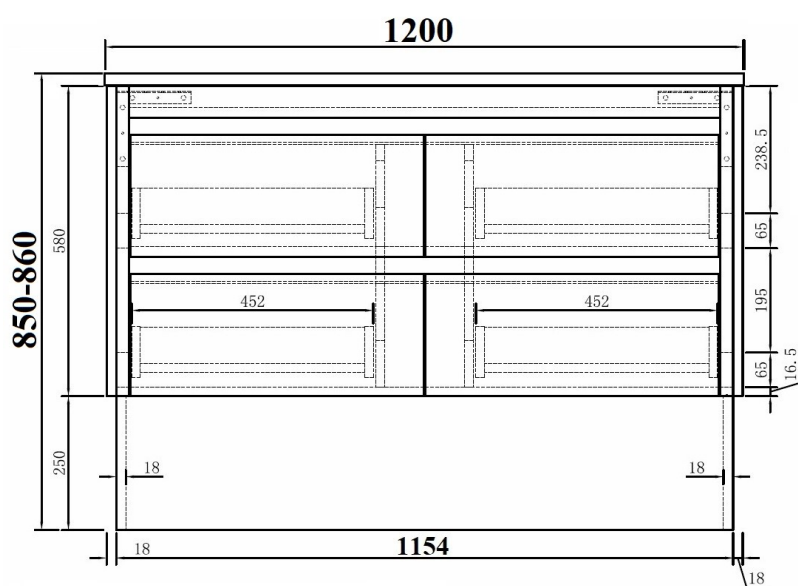

| Vivo 1200 Single | VO120S |

White

Ash Grey

VO120SE - Vivo White on Plinth with Polymarble Square Bowl Top- Pictured

Vivo Vanities Available in White or Ash Grey Cabinets.

Specifications are shown in millimetres.

Please Note: Specifications and product sizes can be varied by the manufacturer without notice. The above information is indicative only.