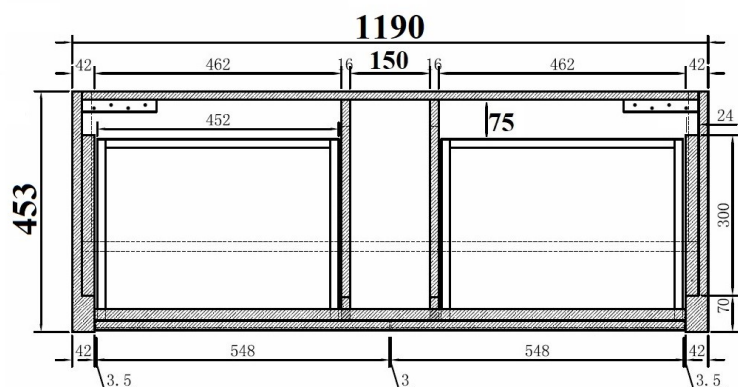

| Vivo 1200 Single | VO120S |

White

Ash Grey

VO120SE - Vivo White on Plinth with Polymarble Square Bowl Top- Pictured

Vivo Vanities Available in White or Ash Grey Cabinets.

Specifications are shown in millimetres.

Please Note: Specifications and product sizes can be varied by the manufacturer without notice. The above information is indicative only.