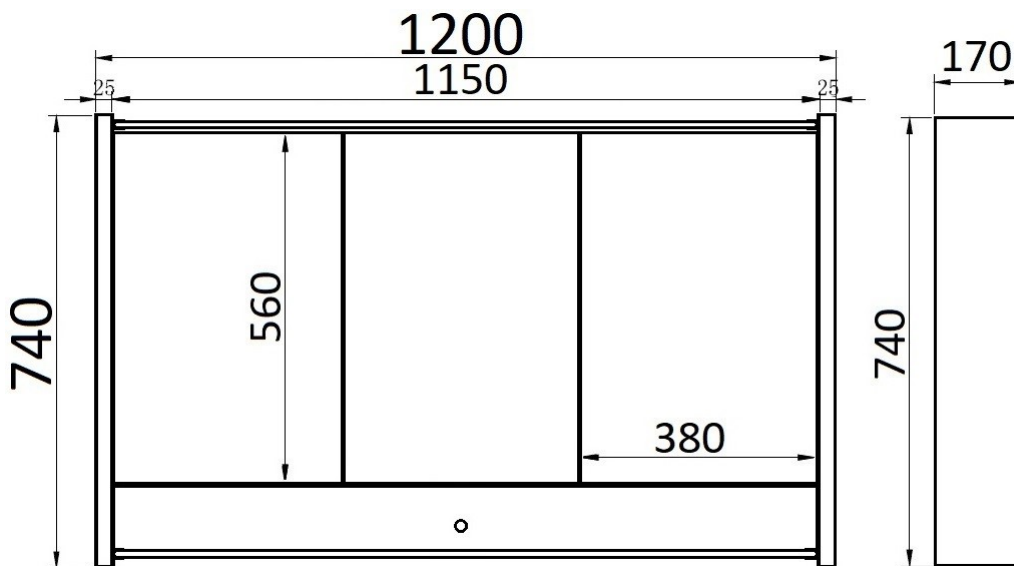

# | Mirror Cabinet |

**ARTO**<sup>®</sup>  
Series design

Athena Mirror Cabinets  
Available in White, Cherry  
or Stone Cabinets.

LED Light with Touch  
Sensitive Switch.

ATHENA1200B Pencil Edge Mirror Cabinet with Touch Sensitive  
LED Lights Exposed Shelf Stone Colour —Pictured

Matte White

Cherry

Stone

Specifications are shown in millimetres.

Please Note: Specifications and product sizes can be varied  
by the manufacturer without notice. The above information  
is indicative only.