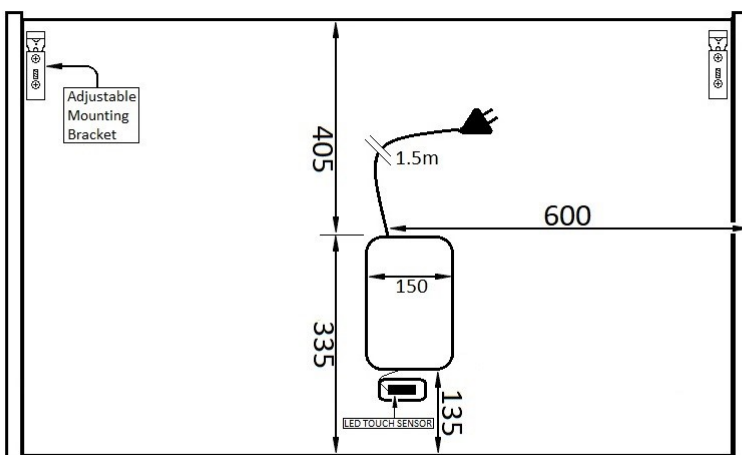

Matte White

Cherry

Stone

Specifications are shown in millimetres.

Please Note: Specifications and product sizes can be varied  
by the manufacturer without notice. The above information  
is indicative only.