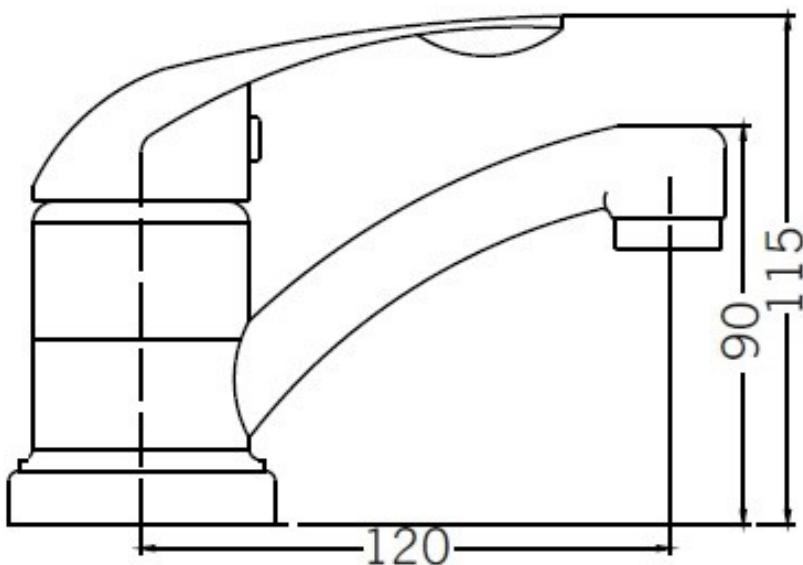

# | Classic Basin Mixer | A1 |

**ARTO**<sup>®</sup>  
Series design

304 Grade Stainless Tapware

A1 Classic Stainless Steel Swivel Basin Mixer -  
Brushed Finish

**WELS Reg T14272**

## Mixer Spec

**It is highly recommended an application of sealant at the base of the mixer to ensure a water tight seal.**

Specifications are shown in millimetres.

Please Note: Specifications and product sizes can be varied by the manufacturer without notice. The above information is indicative only.