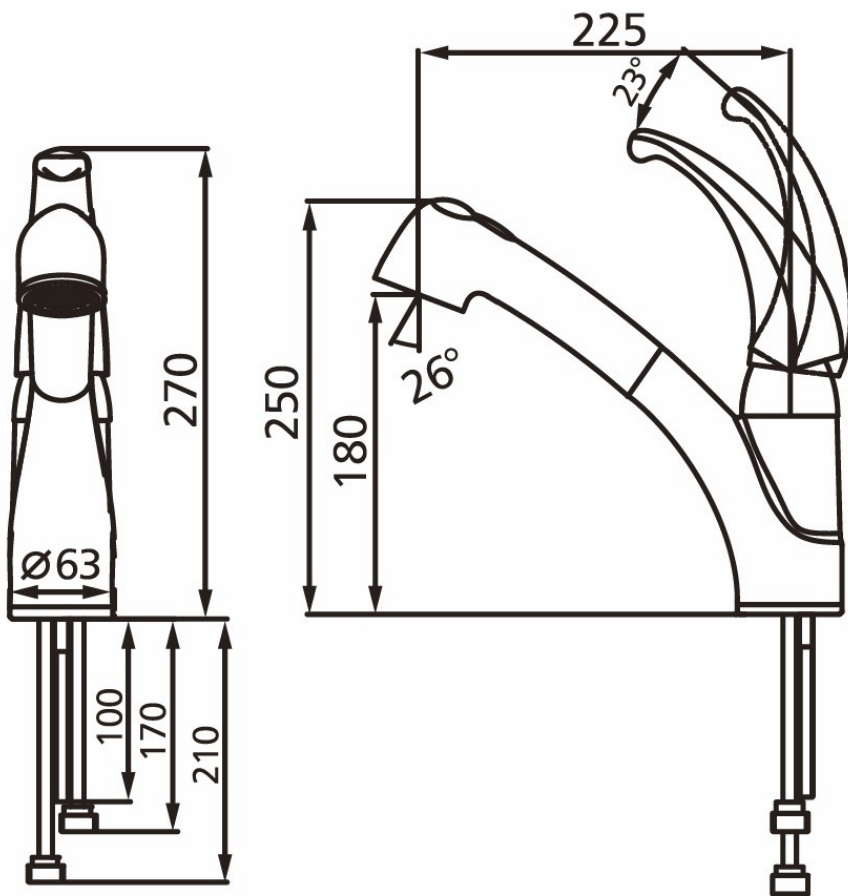

| Classic Sink Mixer | C36B |

ARTO[®]
Series design

304 Grade Stainless Tapware

C36B Classic Stainless Steel Pull-Out Sink Mixer -
Brushed Finish

Mixer Spec

It is highly recommended an application of sealant at the base of the mixer to ensure a water tight seal.

WELS Reg T15376

Specifications are shown in millimetres.

Please Note: Specifications and product sizes can be varied by the manufacturer without notice. The above information is indicative only.