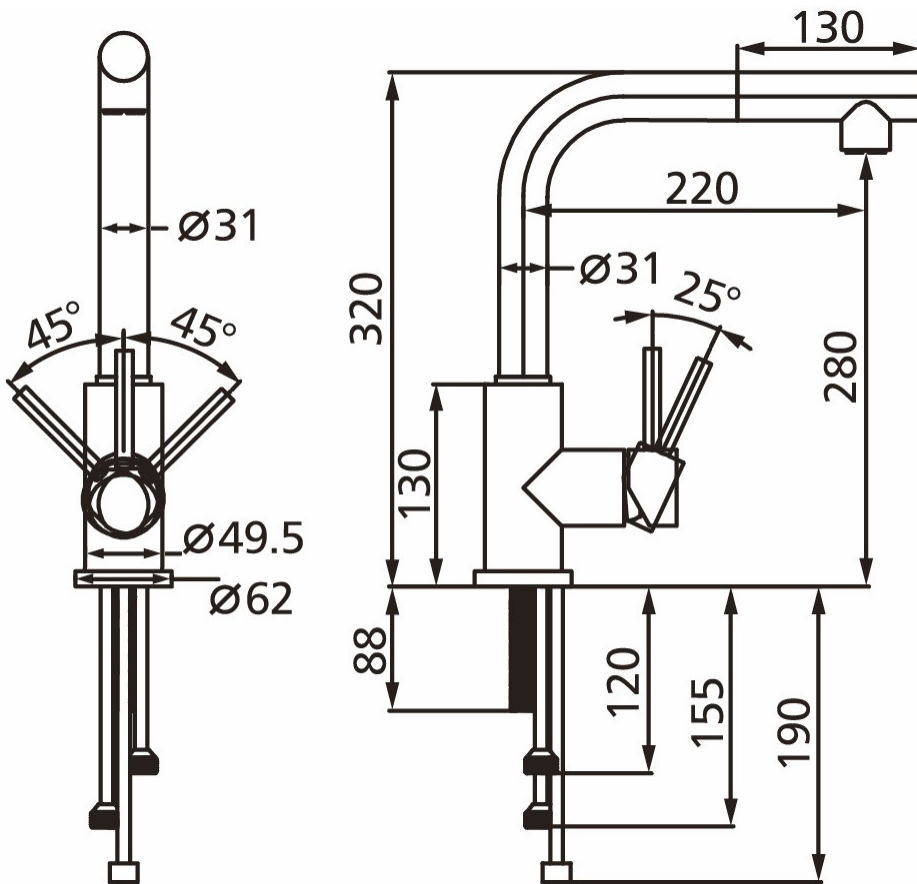

# | Statesman Sink Mixer | C64 |

**ARTO**<sup>®</sup>  
Series design

304 Grade Stainless Tapware

C64 Statesman Stainless Pull Out Sink Mixer  
- Brushed Finish

## Mixer Spec

**It is highly recommended an application of sealant at the base of the mixer to ensure a water tight seal.**

Specifications are shown in millimetres.

Please Note: Specifications and product sizes can be varied by the manufacturer without notice. The above information is indicative only.

**WELS Reg T15378**