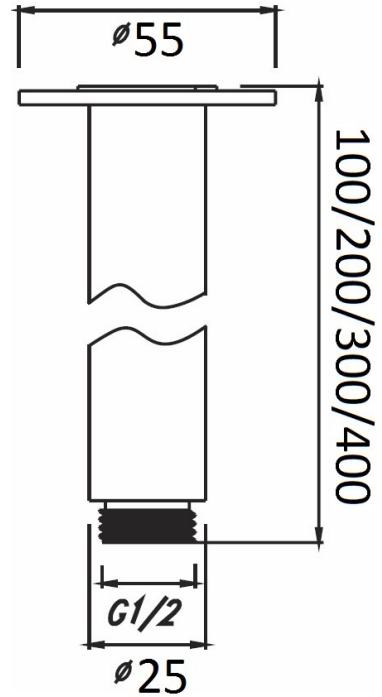

| Elegant Shower | G21 |

G21 Square Shower Ceiling Drop Arm -
Chrome

Spec

Specifications are shown in millimetres.

Please Note: Specifications and product sizes can be varied by the manufacturer without notice. The above information is indicative only.