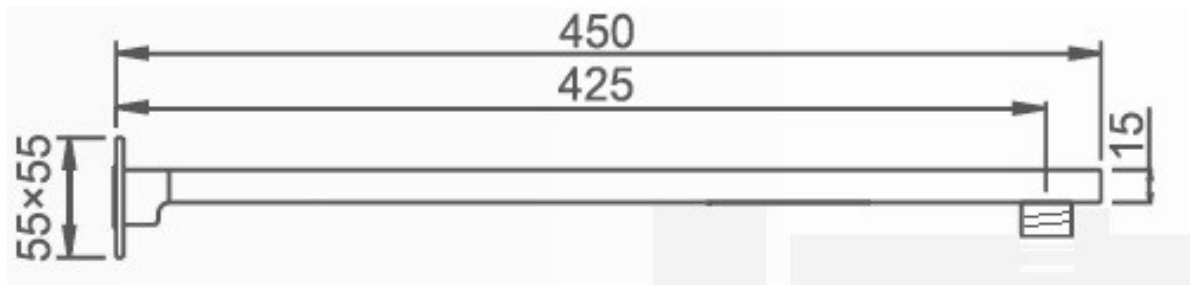

| Elegant Shower | G22 |

G22 Square Shower Arm - Chrome

Spec

Specifications are shown in millimetres.

Please Note: Specifications and product sizes can be varied by the manufacturer without notice. The above information is indicative only.