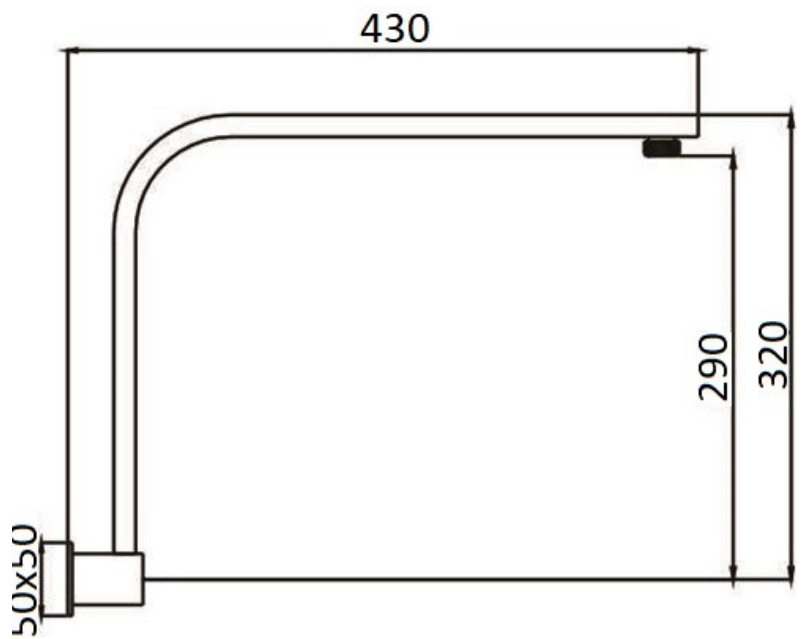

# | Eric Shower | G23 |

G23 Square Gooseneck Shower Arm - Chrome

Spec

Specifications are shown in millimetres.

Please Note: Specifications and product sizes can be varied by the manufacturer without notice. The above information is indicative only.