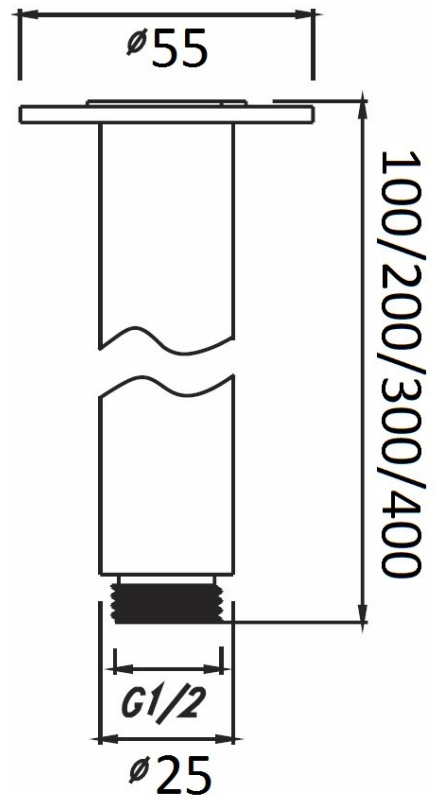

| Ideal Shower | G24 |

G24 Round Ceiling Drop Arm - Chrome

Spec

Specifications are shown in millimetres.

Please Note: Specifications and product sizes can be varied by the manufacturer without notice. The above information is indicative only.