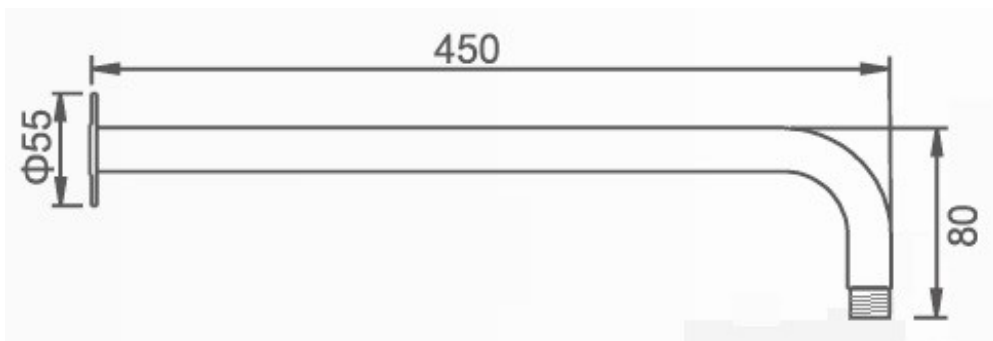

| Ideal Shower | G25 |

G25 Round Shower Arm - Chrome

Spec

Specifications are shown in millimetres.

Please Note: Specifications and product sizes can be varied by the manufacturer without notice. The above information is indicative only.