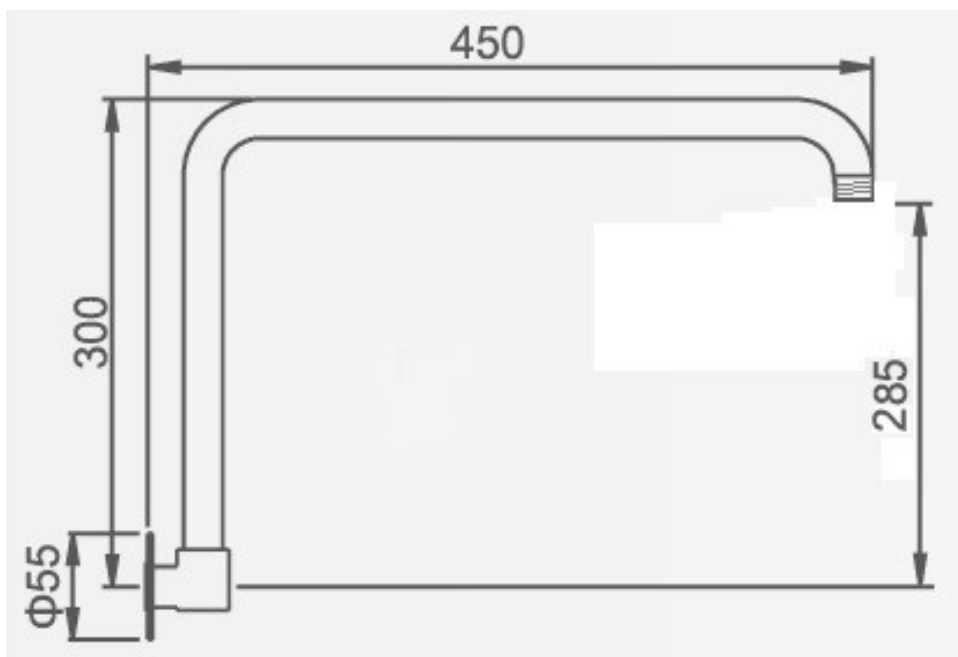

| Ideal Shower | G26 |

G26 Round Shower Arm - Chrome

Spec

Specifications are shown in millimetres.

Please Note: Specifications and product sizes can be varied by the manufacturer without notice. The above information is indicative only.