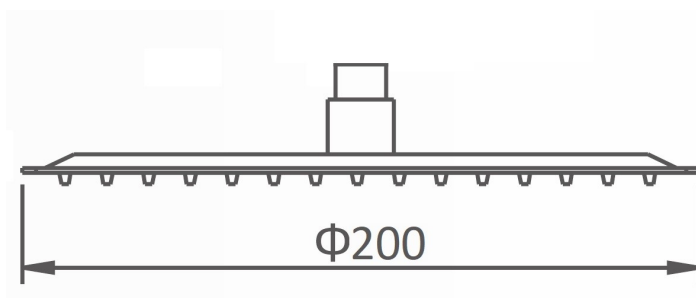

| Eric Shower | SH11H |

SH11H Shower Rose - Chrome

Spec

WELS Reg S15441

Specifications are shown in millimetres.

Please Note: Specifications and product sizes can be varied by the manufacturer without notice. The above information is indicative only.