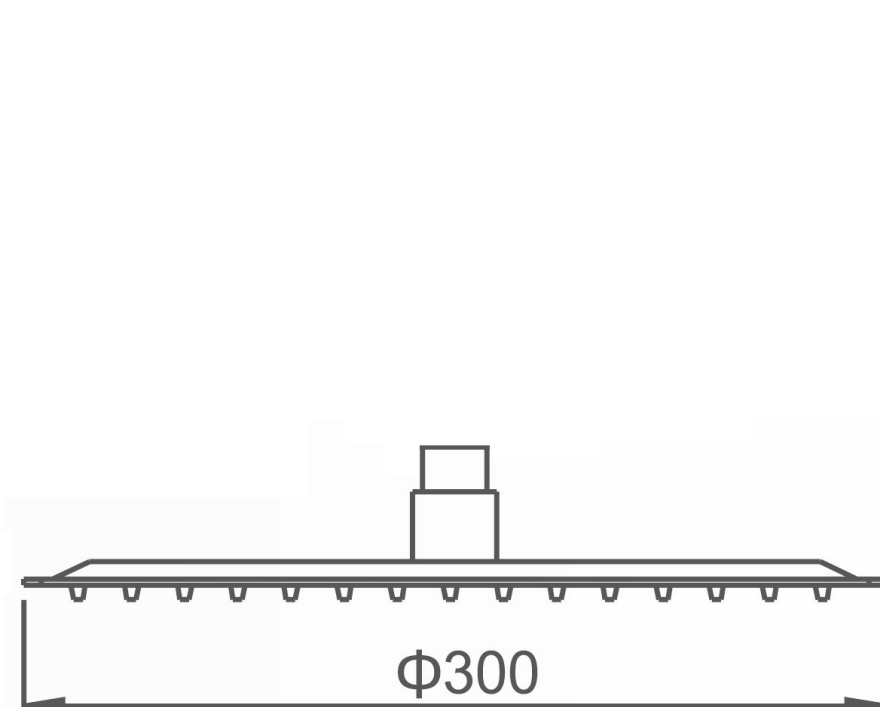

| Eric Shower | SH12H |

SH12H Shower Rose - Chrome

Spec

WELS Reg S16017

Specifications are shown in millimetres.

Please Note: Specifications and product sizes can be varied by the manufacturer without notice. The above information is indicative only.