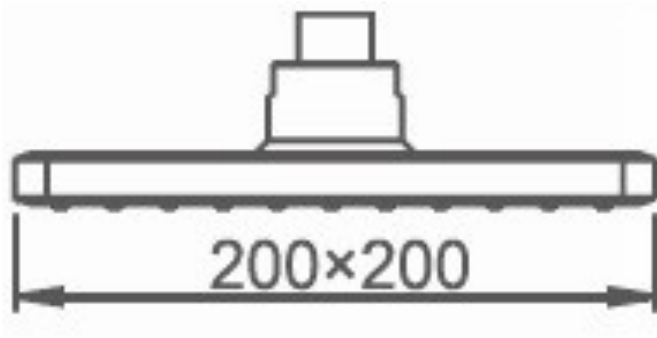

| Eric Shower | SH14H |

SH14H ABS Shower Rose - Chrome

Spec

WELS Reg S15442

Specifications are shown in millimetres.

Please Note: Specifications and product sizes can be varied by the manufacturer without notice. The above information is indicative only.