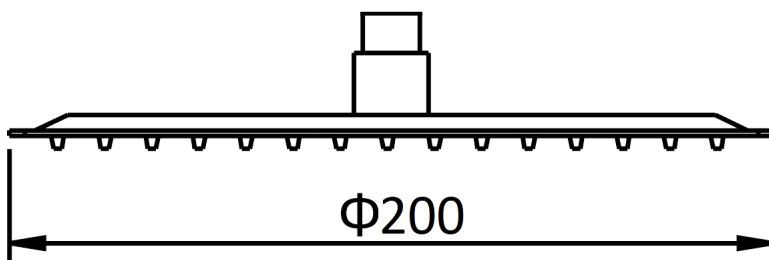

| Ideal Shower | SH15H |

SH15H Round Shower Head - Chrome

Spec

WELS Reg S15441

Specifications are shown in millimetres.

Please Note: Specifications and product sizes can be varied by the manufacturer without notice. The above information is indicative only.