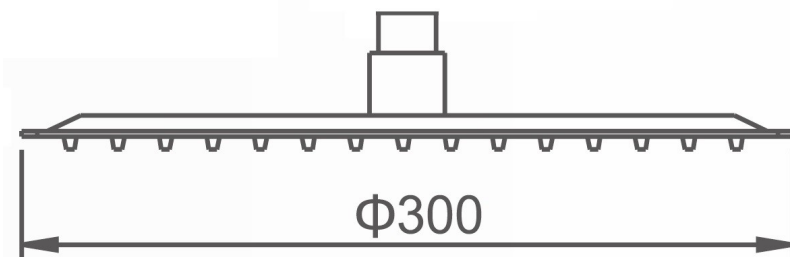

# | Ideal Shower | SH16H |

SH16H Round Shower Head - Chrome

Spec

**WELS Reg S15485**

Specifications are shown in millimetres.

Please Note: Specifications and product sizes can be varied by the manufacturer without notice. The above information is indicative only.