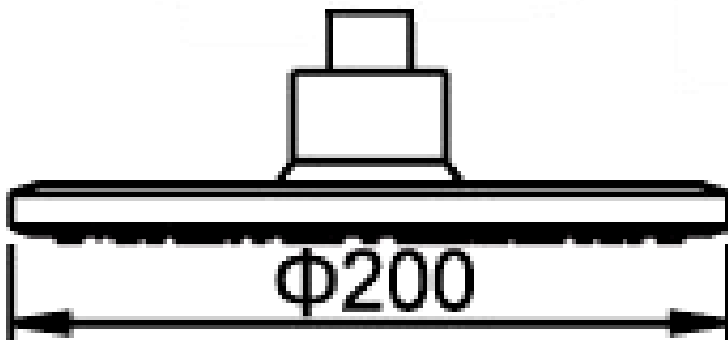

# | Ideal Shower | SH18H |

SH18H Round ABS Shower Head -  
Chrome

Spec

**WELS Reg S16019**

Specifications are shown in millimetres.

Please Note: Specifications and product sizes can be varied by the manufacturer without notice. The above information is indicative only.