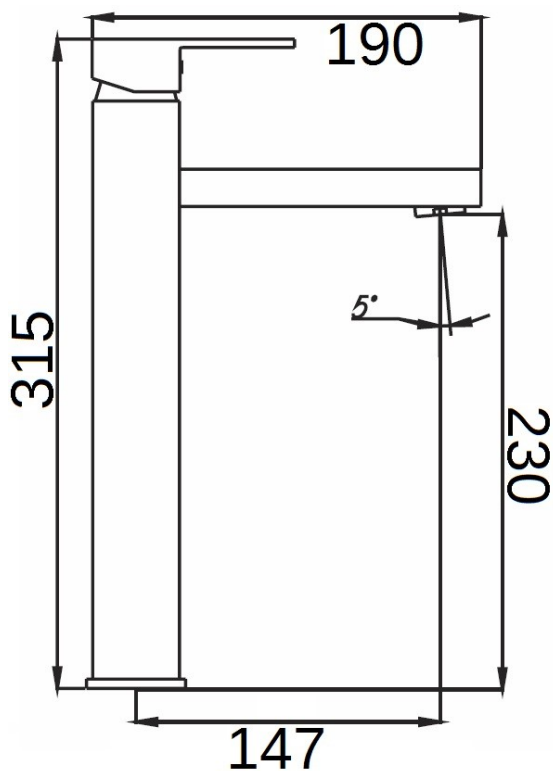

| Tony Basin Mixer | TNB4 |

TNB4 Tony Tower Basin Mixer -
Chrome

Mixer Spec

It is highly recommended an application of sealant at the base of the mixer to ensure a water tight seal.

WELS Reg T37335

Specifications are shown in millimetres.

Please Note: Specifications and product sizes can be varied by the manufacturer without notice. The above information is indicative only.