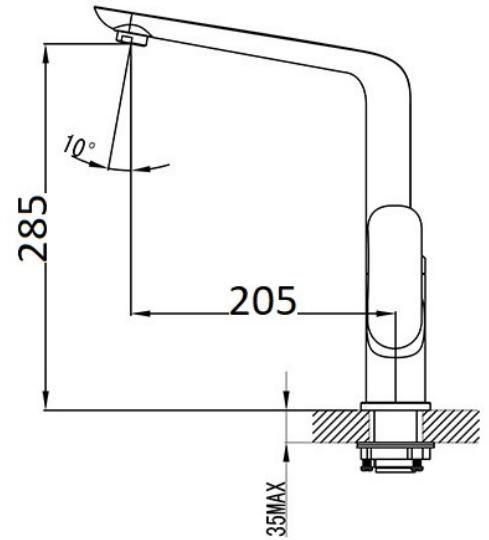

HYB11-101MB - Kara Sink Mixer
- Matt Black