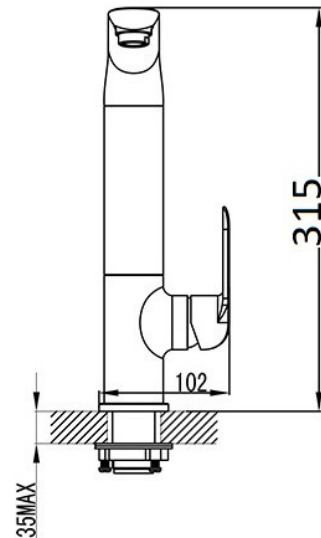

KARA SINK MIXER

HYB11-101*

FINISH: See Above

WORKING PRESSURE: 150-500kpa

OPERATING TEMPERATURE: 1°C—80°C

WELS LICENCE: 0175

WELS: 4 Star 6.5L Per Min, Reg No. T26497

CARTRIDGE TYPE: 35mm Cartridge

WARRANTY:

15 Years Cartridge only

7 Year replacement product and parts

2 Year replacement parts and labour

Finish: 2 Year replacement product & parts

It is highly recommended an application of sealant at the base of the mixer to ensure a water tight seal.