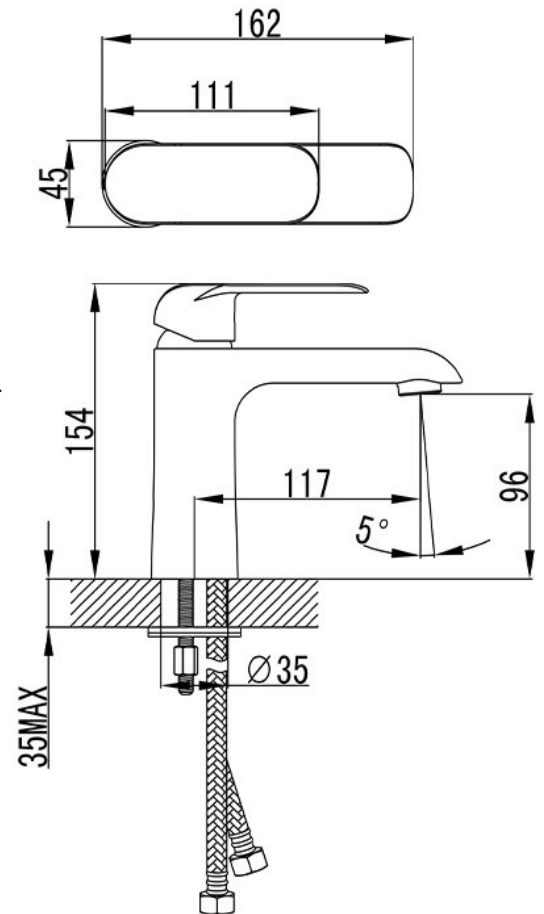

HYB11-201BN- Kara Basin Mixer - Brushed Nickel

HYB11-201BG- Kara Basin Mixer - Brushed Gold

KARA BASIN MIXER

HYB11-201*

FINISH: See Above

WORKING PRESSURE: 150-500kpa

OPERATING TEMPERATURE: 1°C—80°C

WELS LICENCE: 0175

WELS: 5 Star 5L Per Min, Reg No. T26645

CARTRIDGE TYPE: 35mm Cartridge

WARRANTY:

15 Years Cartridge only

7 Year replacement product and parts

2 Year replacement parts and labour

Finish: 2 Year replacement product & parts

It is highly recommended an application of sealant at the base of the mixer to ensure a water tight seal.