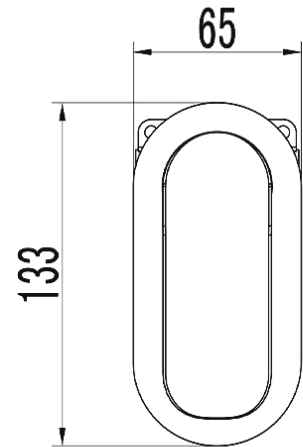

KARA WALL MIXER

HYB11-301*

FINISH: See Above

WORKING PRESSURE: 150-500kpa

OPERATING TEMPERATURE: 1°C—80°C

WELS LICENCE: N/A

WELS: N/A

CARTRIDGE TYPE: 35mm Cartridge

WARRANTY:

15 Years Cartridge only

7 Year replacement product and parts

2 Year replacement parts and labour

Finish: 2 Year replacement product & parts

It is highly recommended an application of sealant at the base of the mixer to ensure a water tight seal.