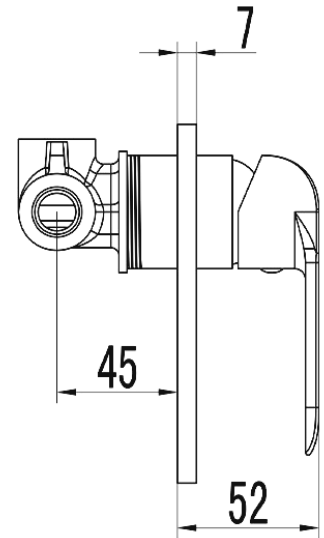

HYB11-301MB - Kara Wall Mixer
- Matt Black