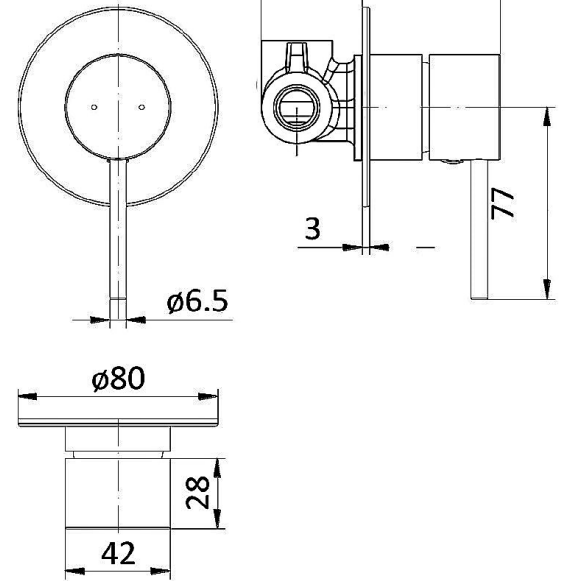

HYB88-301MB - Hali Wall Mixer
- Matt Black