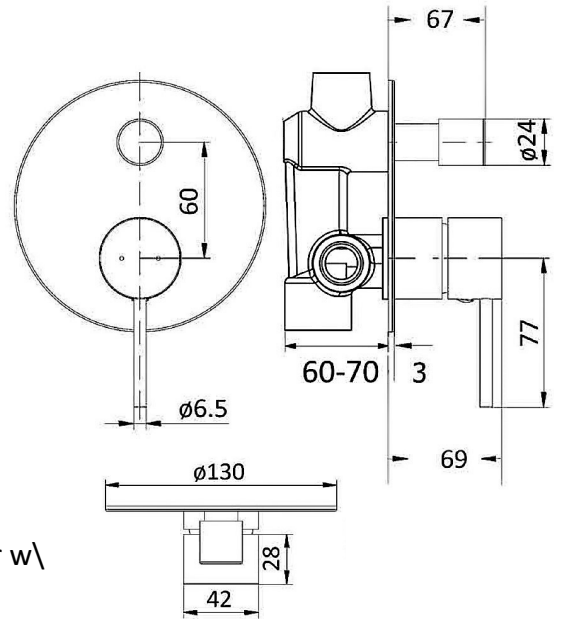

HYB88-501MB - Hali Wall Mixer
w\ Diverter - Matt Black