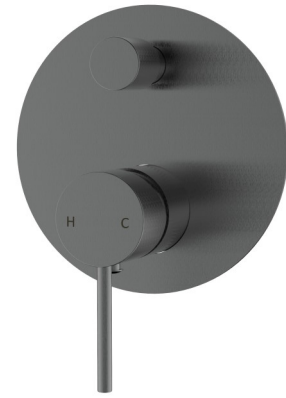

HYB88-501 - Hali Wall Mixer
w\ Diverter - Chrome

HYB88-501BN - Hali Wall Mixer w\
Diverter - Brushed Nickel

HYB88-501MB - Hali Wall Mixer
w\ Diverter - Matt Black

HYB88-501BG - Hali Wall Mixer
w\ Diverter - Brushed Gold

HYB88-501GM - Hali Wall Mixer
w\ Diverter - Gunmetal

HALI WALL MIXER w\DIVERTER

HYB88-501*

FINISH: See Above

WORKING PRESSURE: 150-500kpa

OPERATING TEMPERATURE: 1°C—80°C

WELS LICENCE: N/A

WELS: N/A