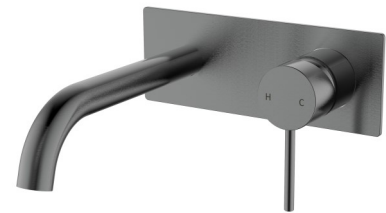

HYB88-602 - Hali Wall Basin Mixer - Chrome

HYB88-602BN - Hali Wall Basin Mixer - Brushed Nickel

HYB88-602MB - Hali Wall Basin Mixer - Matt Black

HYB88-602BG - Hali Wall Basin Mixer - Brushed Gold

HYB88-602GM - Hali Wall Basin Mixer - Gunmetal

HALI WALL BASIN MIXER

HYB88-602*

FINISH: See Above

WORKING PRESSURE: 150-500kpa

OPERATING TEMPERATURE: 1°C—80°C

WELS LICENCE: 0175

WELS: 5 Star 5L Per Min, Reg No. T33001

CARTRIDGE TYPE: 35mm Cartridge