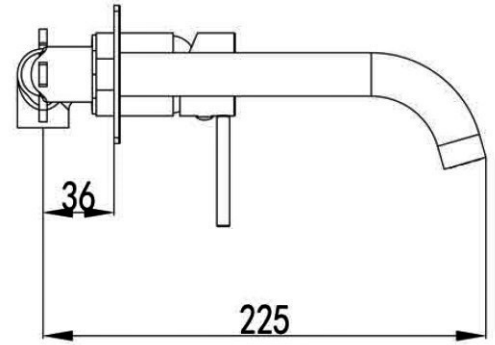

HYB88-602MB - Hali Wall Basin Mixer - Matt Black