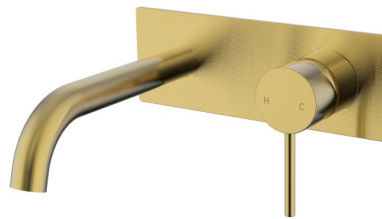

HYB88-602 - Hali Wall Basin Mixer - Chrome

HYB88-602BN - Hali Wall Basin Mixer - Brushed Nickel

HYB88-602MB - Hali Wall Basin Mixer - Matt Black

HYB88-602BG - Hali Wall Basin Mixer - Brushed Gold

HYB88-602GM - Hali Wall Basin Mixer - Gunmetal

HALI WALL BASIN MIXER

HYB88-602*

FINISH: See Above

WORKING PRESSURE: 150-500kpa

OPERATING TEMPERATURE: 1°C—80°C

WELS LICENCE: 0175

WELS: 5 Star 5L Per Min, Reg No. T33001

CARTRIDGE TYPE: 35mm Cartridge