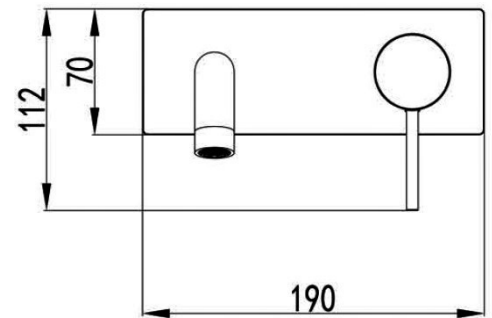

HYB88-602BN - Hali Wall Basin Mixer - Brushed Nickel

HYB88-602MB - Hali Wall Basin Mixer - Matt Black