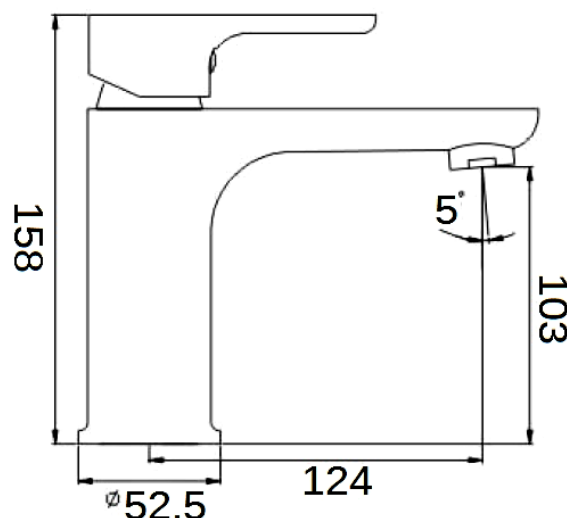

SLB1 - Sleek Basin Mixer
- Chrome

SLB1RG - Sleek Basin Mixer
- Rose Gold

SLB1B - Sleek Basin Mixer
- Matt Black

SLB1BC - Sleek Basin Mixer
- Matt Black/Chrome

SLEEK BASIN MIXER

SLB1

FINISH:

WORKING PRESSURE: 150-500kpa

OPERATING TEMPERATURE: 1°C—70°C

WELS LICENCE: 1163

WELS: 5 Star 6L Per Min, Reg No. T38417

CARTRIDGE TYPE: 35mm Cartridge

WARRANTY:

10 Years Cartridge only

5 Year replacement product and parts

1 Year replacement parts and labour