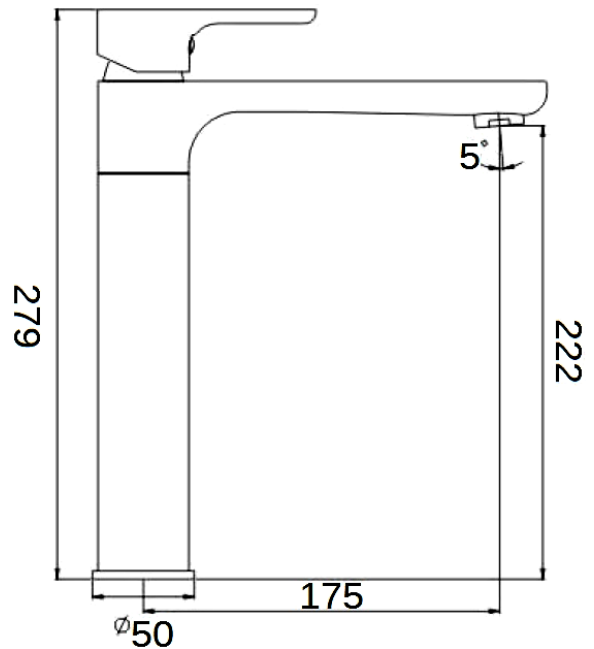

SLEEK SINK MIXER

SLK1

FINISH: Chrome

WORKING PRESSURE: 150-500kpa

OPERATING TEMPERATURE: 1°C—70°C

WELS LICENCE: 1163

WELS: 5 Star 6L Per Min, Reg No. T38418

CARTRIDGE TYPE: 35mm Cartridge

WARRANTY:

10 Years Cartridge only

5 Year replacement product and parts

1 Year replacement parts and labour

It is highly recommended an application of sealant at the base of the mixer to ensure a water tight seal.