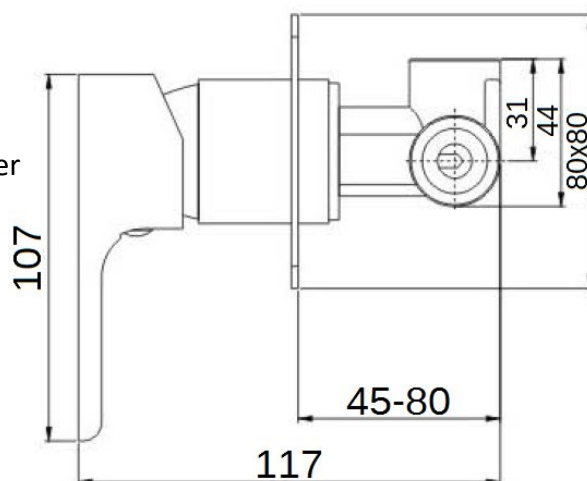

SLEEK WALL MIXER

SLW1

FINISH: Multiple

WORKING PRESSURE: 150-500kpa

OPERATING TEMPERATURE: 1°C—70°C

WELS: N/A

CARTRIDGE TYPE: 35mm Cartridge

WARRANTY:

10 Years Cartridge only

5 Year replacement product and parts

1 Year replacement parts and labour