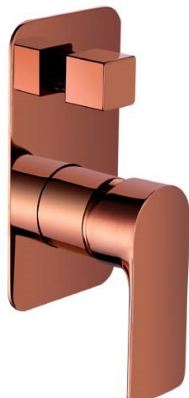

SLWD1 - Sleek Wall Mixer
with Diverter Mixer
- Chrome

SLWD1RG- Sleek Wall
Mixer with Diverter Mixer
- Rose Gold

SLWD1B - Sleek Wall Mixer
with Diverter Mixer
- Matt Black

SLWD1BC - Sleek Wall
Mixer with Diverter Mixer
- Matt Black/Chrome

SLEEK WALL MIXER with DIVERTER

SLWD1

FINISH: Multiple

WORKING PRESSURE: 150-500kpa

OPERATING TEMPERATURE: 1°C—70°C

WELS: N/A

CARTRIDGE TYPE: 35mm Cartridge

WARRANTY: