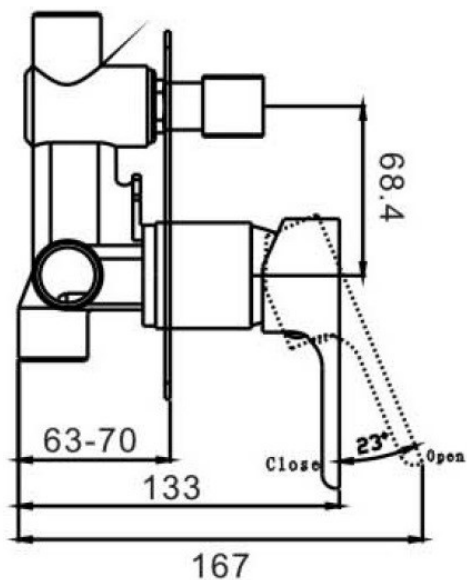

SLEEK WALL MIXER with DIVERTER

SLWD1

FINISH: Multiple

WORKING PRESSURE: 150-500kpa

OPERATING TEMPERATURE: 1°C—70°C

WELS: N/A

CARTRIDGE TYPE: 35mm Cartridge

WARRANTY: