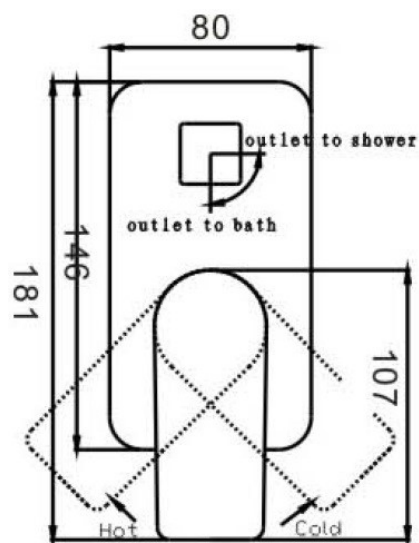

SLWD1 - Sleek Wall Mixer
with Diverter Mixer
- Chrome

SLWD1RG- Sleek Wall
Mixer with Diverter Mixer
- Rose Gold

SLWD1B - Sleek Wall Mixer
with Diverter Mixer
- Matt Black

SLWD1BC - Sleek Wall
Mixer with Diverter Mixer
- Matt Black/Chrome

SLEEK WALL MIXER with DIVERTER

SLWD1

FINISH: Multiple

WORKING PRESSURE: 150-500kpa

OPERATING TEMPERATURE: 1°C—70°C

WELS: N/A

CARTRIDGE TYPE: 35mm Cartridge

WARRANTY: