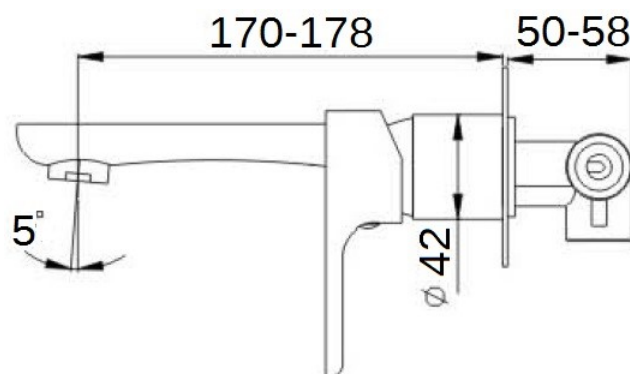

SLWS1 - Sleek Wall Mixer with Outlet  
- Chrome

SLWS1(RG) - Sleek Wall Mixer with Outlet  
- Rose Gold

SLWS1(BLK) - Sleek Wall Mixer with  
Outlet - Matt Black

SLWS1(B/C) - Sleek Wall Mixer with Outlet  
- Matt Black/Chrome

## SLWS1

**WORKING PRESSURE:** 150-500kpa

**OPERATING TEMPERATURE:** 1°C—70°C

**WELS LICENCE:** 1163

**WELS:** 5 Star 6L Per Min, Reg No. T38431

**CARTRIDGE TYPE:** 35mm Cartridge

**WARRANTY:**

10 Years Cartridge only