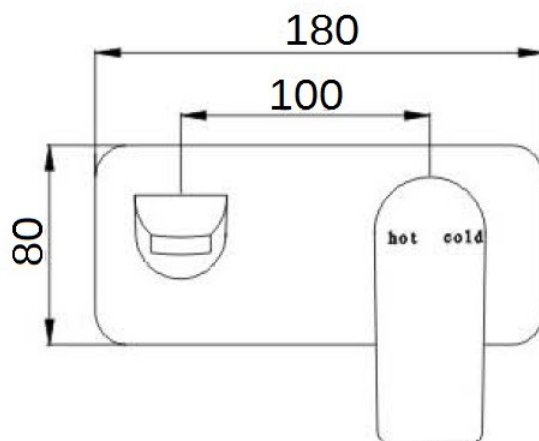

SLWS1 - Sleek Wall Mixer with Outlet  
- Chrome

SLWS1(RG) - Sleek Wall Mixer with Outlet  
- Rose Gold

SLWS1(BLK) - Sleek Wall Mixer with  
Outlet - Matt Black

SLWS1(B/C) - Sleek Wall Mixer with Outlet  
- Matt Black/Chrome

## SLWS1

**WORKING PRESSURE:** 150-500kpa

**OPERATING TEMPERATURE:** 1°C—70°C

**WELS LICENCE:** 1163

**WELS:** 5 Star 6L Per Min, Reg No. T38431

**CARTRIDGE TYPE:** 35mm Cartridge

**WARRANTY:**

10 Years Cartridge only