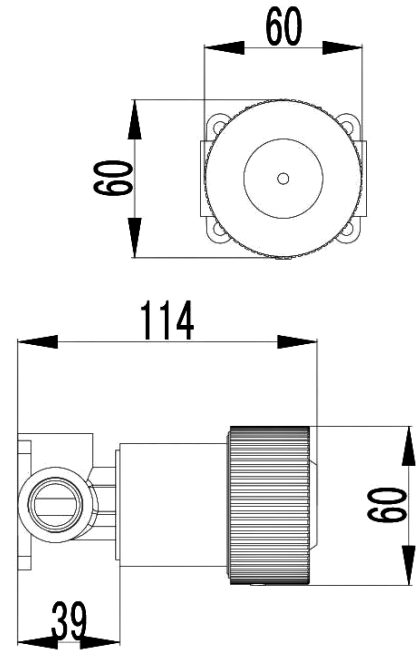

HYB77-301 MB- Soko Progressive
Wall Mixer - Matt Black