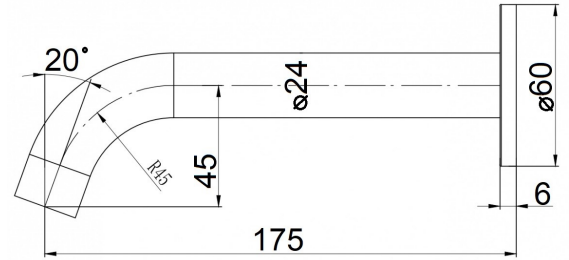

HYB77-802MB SOKO Wall Outlet
- Matt Black