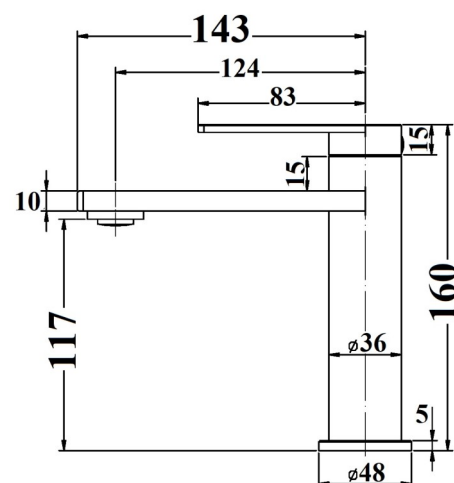

PBS2001MB - RUKI Basin Mixer
- Matt Black