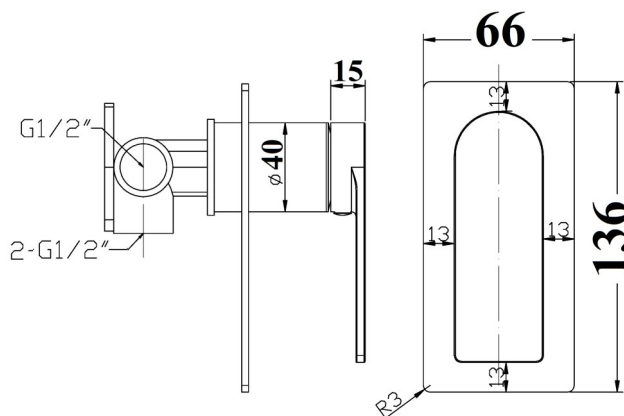

PBS3001MB - RUKI Wall Mixer
- Matt Black