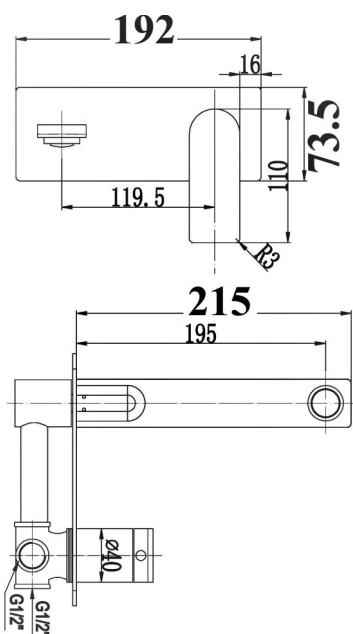

PBS3003MB - RUKI Wall Basin Mixer - Matt Black