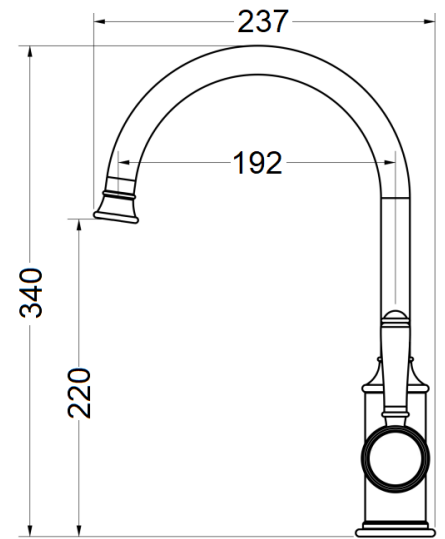

HYB868-101BG - Clasico Sink Mixer
- Brushed Gold