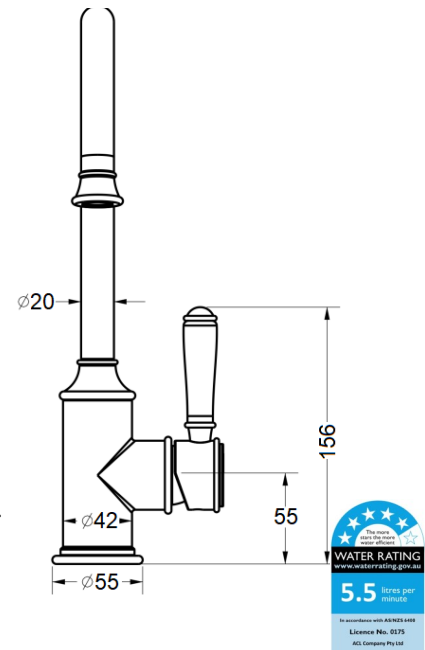

CLASICO GOOSENECK SINK MIXER

HYB868-101*

FINISH: See Above

WORKING PRESSURE: 150-500kpa

OPERATING TEMPERATURE: 1°C—80°C

WELS LICENCE: 0175

WELS: 5 Star 5.5L Per Min, Reg No. T41538

CARTRIDGE TYPE: 35mm Cartridge

WARRANTY:

20 Years Cartridge only

7 Year replacement product and parts

2 Year replacement parts and labour

Maintenance and Care

- Do not use harsh detergents or products that contain chloride & halides.
- Do not use abrasive, cream or citrus based cleaners or hydrochloric acid.
- Surface should be cleaned only with a mild detergent that must be rinsed off.
- It is suggested to only clean with warm water and a soft cloth.
- Damage caused by the wrong cleaning methods used will void warranty.

Warranty Coloured Finish:

2 Years Matt Black. **5 Years** other finishes replacement product & parts.

It is highly recommended an application of sealant at the base of the mixer to ensure a water tight seal.