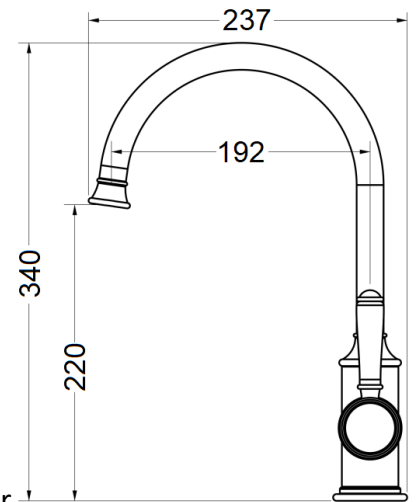

HYB868-101A-BG - Clasico Sink Mixer
- Brushed Gold