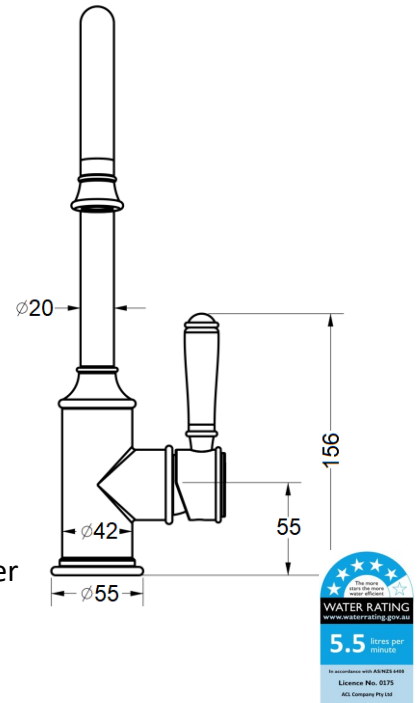

HYB868-101A-BN - Clasico Sink Mixer
- Brushed Nickel