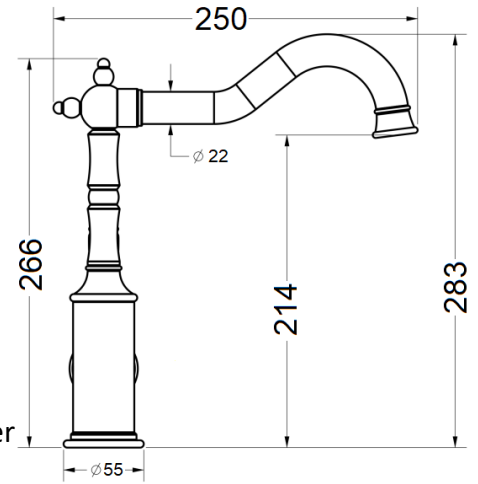

HYB868-102BN - Clasico Sink Mixer
- Brushed Nickel