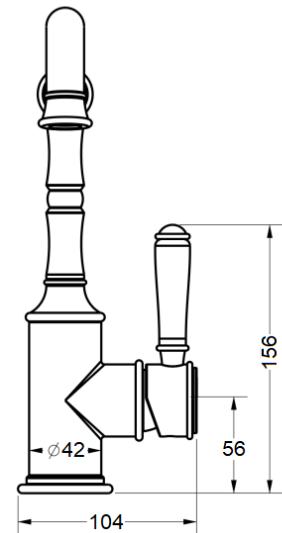

CLASICO SINK MIXER

HYB868-102*

FINISH: See Above

WORKING PRESSURE: 150-500kpa

OPERATING TEMPERATURE: 1°C—80°C

WELS LICENCE: 0175

WELS: 5 Star 5L Per Min, Reg No. T41539

CARTRIDGE TYPE: 35mm Cartridge

WARRANTY:

20 Years Cartridge only

7 Year replacement product and parts

2 Year replacement parts and labour

Maintenance and Care

- Do not use harsh detergents or products that contain chloride & halides.
- Do not use abrasive, cream or citrus based cleaners or hydrochloric acid.
- Surface should be cleaned only with a mild detergent that must be rinsed off.
- It is suggested to only clean with warm water and a soft cloth.
- Damage caused by the wrong cleaning methods used will void warranty.

Warranty Coloured Finish:

2 Years Matt Black. **5 Years** other finishes replacement product & parts.

It is highly recommended an application of sealant at the base of the mixer to ensure a water tight seal.