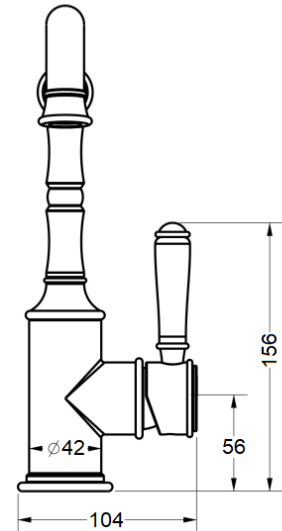

CLASICO SINK MIXER with CERAMIC HANDLE

HYB868-102A*

FINISH: See Above

WORKING PRESSURE: 150-500kpa

OPERATING TEMPERATURE: 1°C—80°C

WELS LICENCE: 0175

WELS: 5 Star 5L Per Min, Reg No. T41539

CARTRIDGE TYPE: 35mm Cartridge

WARRANTY:

20 Years Cartridge only

7 Year replacement product and parts

2 Year replacement parts and labour

Maintenance and Care

- Do not use harsh detergents or products that contain chloride & halides.
- Do not use abrasive, cream or citrus based cleaners or hydrochloric acid.
- Surface should be cleaned only with a mild detergent that must be rinsed off.
- It is suggested to only clean with warm water and a soft cloth.
- Damage caused by the wrong cleaning methods used will void warranty.

Warranty Coloured Finish:

2 Years Matt Black. **5 Years** other finishes replacement product & parts.

It is highly recommended an application of sealant at the base of the mixer to ensure a water tight seal.