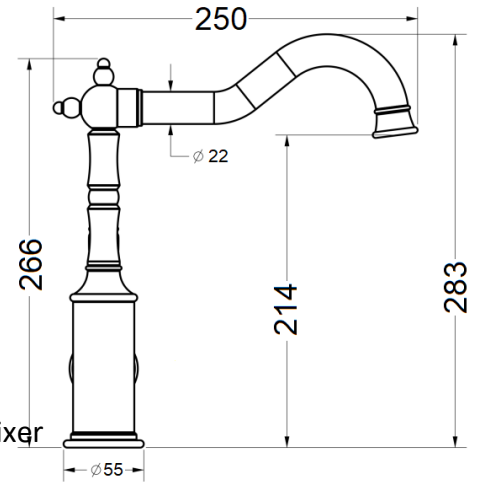

HYB868-102A - Clasico Sink Mixer - Chrome

HYB868-102A-BN - Clasico Sink Mixer - Brushed Nickel

HYB868-102A-BG - Clasico Sink Mixer - Brushed Gold

HYB868-102A-MB - Clasico Sink Mixer - Matt Black

CLASICO SINK MIXER with CERAMIC HANDLE

HYB868-102A*

FINISH: See Above

WORKING PRESSURE: 150-500kpa

OPERATING TEMPERATURE: 1°C—80°C

WELS LICENCE: 0175

WELS: 5 Star 5L Per Min, Reg No. T41539

CARTRIDGE TYPE: 35mm Cartridge

WARRANTY: