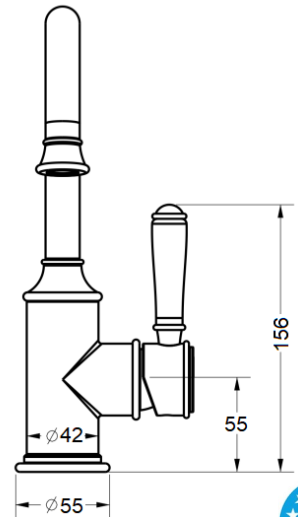

CLASICO GOOSENECK BASIN MIXER with CERAMIC HANDLE HYB868-201A*

FINISH: See Above

WORKING PRESSURE: 150-500kpa

OPERATING TEMPERATURE: 1°C—80°C

WELS LICENCE: 0175

WELS: 5 Star 5.5L Per Min, Reg No. T41537

CARTRIDGE TYPE: 35mm Cartridge

WARRANTY:

20 Years Cartridge only

7 Year replacement product and parts

2 Year replacement parts and labour

Maintenance and Care

- Do not use harsh detergents or products that contain chloride & halides.
- Do not use abrasive, cream or citrus based cleaners or hydro-chloric acid.
- Surface should be cleaned only with a mild detergent that must be rinsed off.
- It is suggested to only clean with warm water and a soft cloth.
- Damage caused by the wrong cleaning methods used will void warranty.

Warranty Coloured Finish:

2 Years Matt Black. **5 Years** other finishes replacement product & parts.

It is highly recommended an application of sealant at the base of the mixer to ensure a water tight seal.