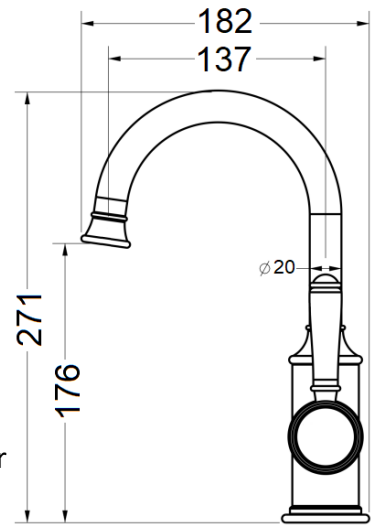

HYB868-201A - Clasico Basin Mixer
- Chrome

HYB868-201A-BN - Clasico Basin Mixer
- Brushed Nickel

HYB868-201A-BG - Clasico Basin Mixer
- Brushed Gold

HYB868-201A-MB - Clasico Basin Mixer
- Matt Black

CLASICO GOOSENECK BASIN MIXER with CERAMIC HANDLE HYB868-201A*

FINISH: See Above

WORKING PRESSURE: 150-500kpa

OPERATING TEMPERATURE: 1°C—80°C

WELS LICENCE: 0175

WELS: 5 Star 5.5L Per Min, Reg No. T41537

CARTRIDGE TYPE: 35mm Cartridge

WARRANTY:

20 Years Cartridge only