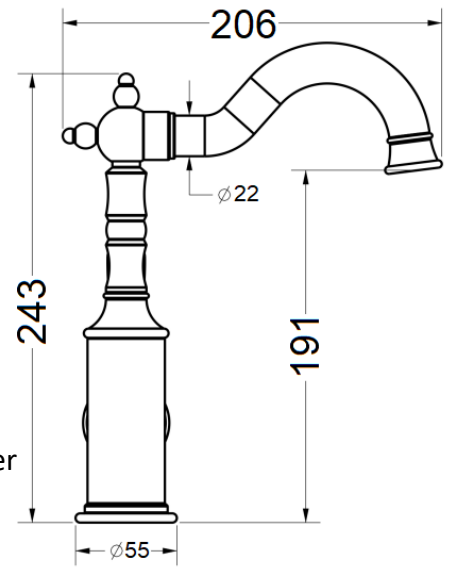

HYB868-202-BG - Clasic Basin Mixer
- Brushed Gold