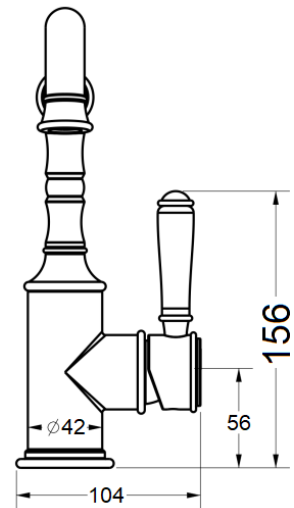

CLASICO BASIN MIXER

HYB868-202*

FINISH: See Above

WORKING PRESSURE: 150-500kpa

OPERATING TEMPERATURE: 1°C—80°C

WELS LICENCE: 0175

WELS: 5 Star 6L Per Min, Reg No. T41535

CARTRIDGE TYPE: 35mm Cartridge

WARRANTY:

20 Years Cartridge only

7 Year replacement product and parts

2 Year replacement parts and labour

Maintenance and Care

- Do not use harsh detergents or products that contain chloride & halides.
- Do not use abrasive, cream or citrus based cleaners or hydrochloric acid.
- Surface should be cleaned only with a mild detergent that must be rinsed off.
- It is suggested to only clean with warm water and a soft cloth.
- Damage caused by the wrong cleaning methods used will void warranty.

Warranty Coloured Finish:

2 Years Matt Black. **5 Years** other finishes replacement product & parts.

It is highly recommended an application of sealant at the base of the mixer to ensure a water tight seal.