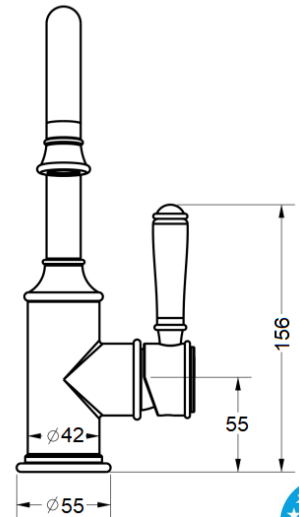

CLASICO BASIN MIXER with CERAMIC HANDLE

HYB868-202A*

FINISH: See Above

WORKING PRESSURE: 150-500kpa

OPERATING TEMPERATURE: 1°C—80°C

WELS LICENCE: 0175

WELS: 5 Star 6L Per Min, Reg No. T41536

CARTRIDGE TYPE: 35mm Cartridge

WARRANTY:

20 Years Cartridge only

7 Year replacement product and parts

2 Year replacement parts and labour

Maintenance and Care

- Do not use harsh detergents or products that contain chloride & halides.
- Do not use abrasive, cream or citrus based cleaners or hydro-chloric acid.
- Surface should be cleaned only with a mild detergent that must be rinsed off.
- It is suggested to only clean with warm water and a soft cloth.
- Damage caused by the wrong cleaning methods used will void warranty.

Warranty Coloured Finish:

2 Years Matt Black. **5 Years** other finishes replacement product & parts.

It is highly recommended an application of sealant at the base of the mixer to ensure a water tight seal.