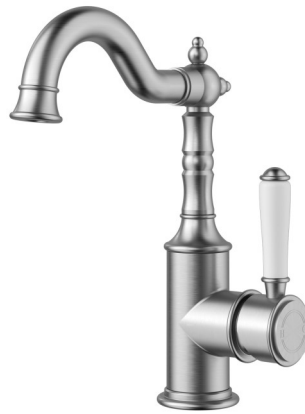

HYB868-202A - Clasico Basin Mixer
- Chrome

HYB868-202A-BN - Clasico Basin Mixer
- Brushed Nickel

HYB868-202A-BG - Clasico Basin Mixer
- Brushed Gold

HYB868-202A-MB - Clasico Basin Mixer
- Matt Black

CLASICO BASIN MIXER with CERAMIC HANDLE

HYB868-202A*

FINISH: See Above

WORKING PRESSURE: 150-500kpa

OPERATING TEMPERATURE: 1°C—80°C

WELS LICENCE: 0175

WELS: 5 Star 6L Per Min, Reg No. T41536

CARTRIDGE TYPE: 35mm Cartridge

WARRANTY: