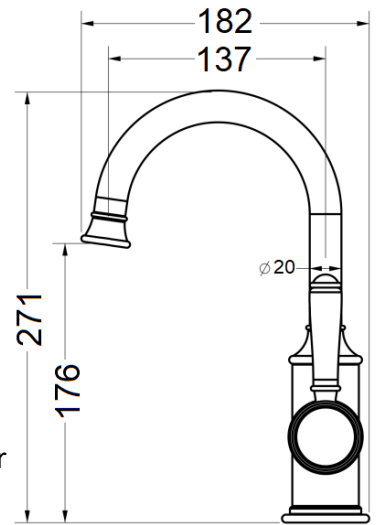

HYB868-202A-BG - Clasico Basin Mixer
- Brushed Gold