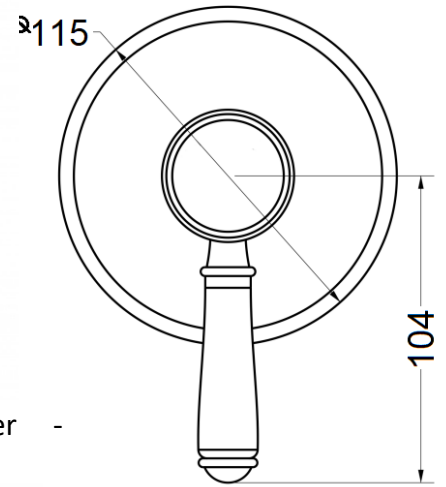

HYB868-301BG - Clasico Wall Mixer
- Brushed Gold