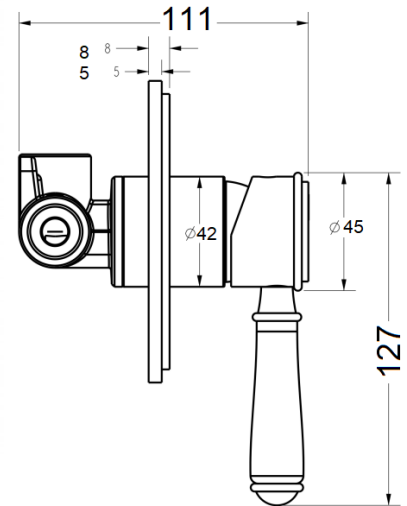

HYB868-301BN - Clasico Wall Mixer -
Brushed Nickel

CLASICO WALL MIXER

HYB868-301*

FINISH: See Above

WORKING PRESSURE: 150-500kpa

OPERATING TEMPERATURE: 1°C—80°C

WELS LICENCE: N/A

WELS: N/A Reg No. N/A

CARTRIDGE TYPE: 35mm Cartridge

WARRANTY:

20 Years Cartridge only

7 Year replacement product and parts

2 Year replacement parts and labour

Maintenance and Care

- Do not use harsh detergents or products that contain chloride & halides.
- Do not use abrasive, cream or citrus based cleaners or hydrochloric acid.
- Surface should be cleaned only with a mild detergent that must be rinsed off.
- It is suggested to only clean with warm water and a soft cloth.
- Damage caused by the wrong cleaning methods used will void warranty.

Coloured Finish:

2 Years Matt Black. **5 Years** other finishes replacement product & parts.

It is highly recommended an application of sealant at the base of the mixer to ensure a water tight seal.