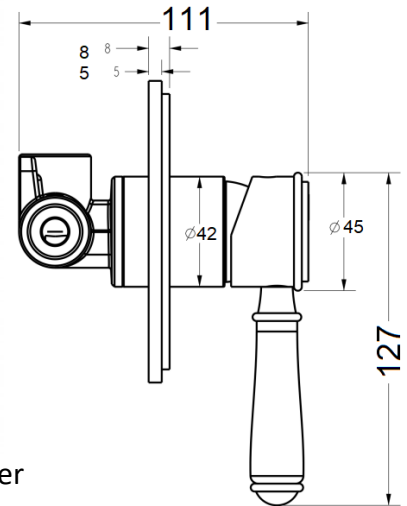

HYB868-301A-MB - Clasico Wall Mixer  
w\ Ceramic Handle - Matt Black