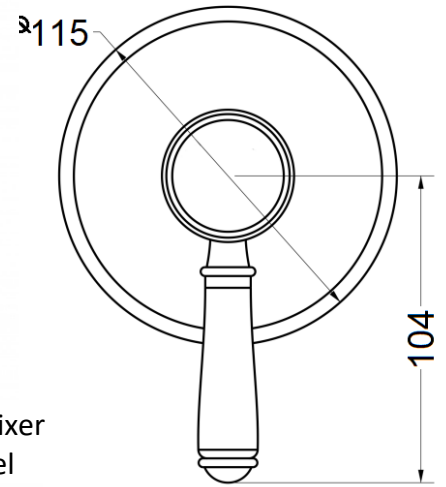

HYB868-301A-BG - Clasico Wall Mixer
w\ Ceramic Handle - Brushed Gold