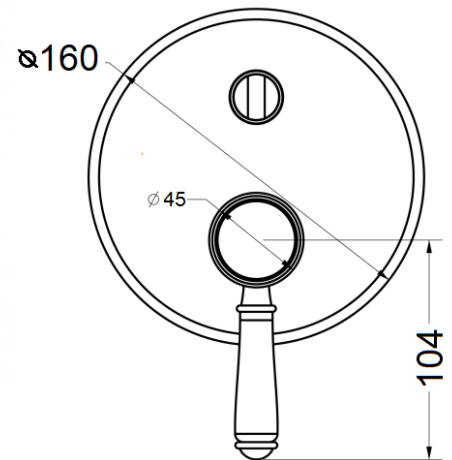

HYB868-501BG - Clasico Wall Diverter Mixer - Brushed Gold