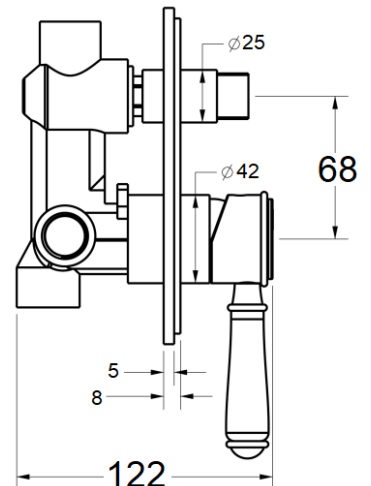

CLASICO WALL DIVERTER MIXER

HYB868-501*

FINISH: See Above

WORKING PRESSURE: 150-500kpa

OPERATING TEMPERATURE: 1°C—80°C

WELS LICENCE: N/A

WELS: N/A Reg No. N/A

CARTRIDGE TYPE: 35mm Cartridge