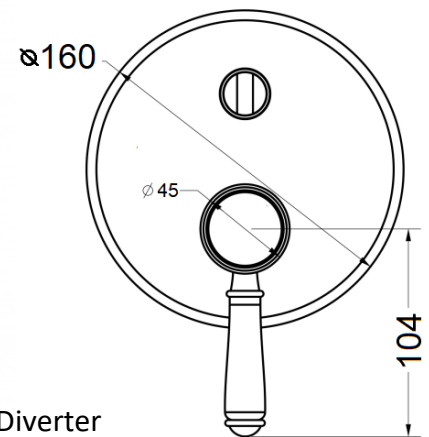

HYB868-501A - Clasic Wall Diverter Mixer w\ Ceramic Handle - Chrome

HYB868-501A-BN - Clasic Wall Diverter Mixer w\ Ceramic Handle - Brushed Nickel

HYB868-501A-BG - Clasic Wall Diverter Mixer w\ Ceramic Handle - Brushed Gold

HYB868-501A-MB - Clasic Wall Diverter Mixer w\ Ceramic Handle - Matt Black

CLASICO WALL DIVERTER MIXER with CERAMIC HANDLE

HYB868-501A*

FINISH: See Above

WORKING PRESSURE: 150-500kpa

OPERATING TEMPERATURE: 1°C—80°C

WELS LICENCE: N/A

WELS: N/A Reg No. N/A

CARTRIDGE TYPE: 35mm Cartridge

WARRANTY:

20 Years Cartridge only

7 Year replacement product and parts

2 Year replacement parts and labour

Maintenance and Care