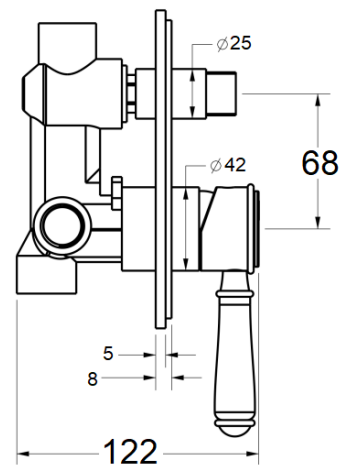

HYB868-501A-MB - Clasic Wall Diverter Mixer w\ Ceramic Handle - Matt Black

CLASICO WALL DIVERTER MIXER with CERAMIC HANDLE

HYB868-501A*

FINISH: See Above

WORKING PRESSURE: 150-500kpa

OPERATING TEMPERATURE: 1°C—80°C

WELS LICENCE: N/A

WELS: N/A Reg No. N/A

CARTRIDGE TYPE: 35mm Cartridge

WARRANTY:

20 Years Cartridge only

7 Year replacement product and parts

2 Year replacement parts and labour

Maintenance and Care