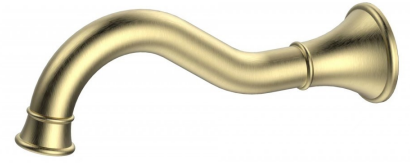

HYB868-801 - Clasico Wall Spout
- Chrome

HYB868-801 - Clasico Wall Spout
- Brushed Nickel

HYB868-801 - Clasico Wall Spout
- Brushed Gold

HYB868-801 - Clasico Wall Spout
- Matt Black

CLASICO WALL SPOUT

HYB868-801*

Warranty Coloured Finish:

2 Years Matt Black. **5 Years** other finishes replacement product & parts.

It is highly recommended an application of sealant at the base of the mixer to ensure a water tight seal.