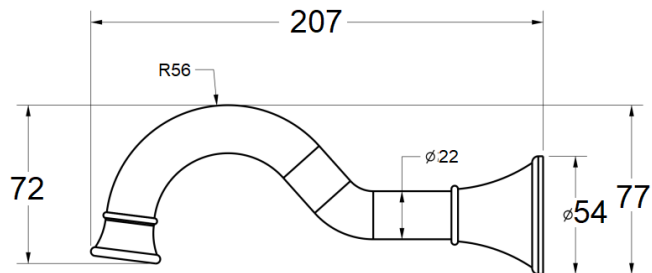

HYB868-801 - Clasico Wall Spout
- Chrome

HYB868-801 - Clasico Wall Spout
- Brushed Nickel

HYB868-801 - Clasico Wall Spout
- Brushed Gold

HYB868-801 - Clasico Wall Spout
- Matt Black

CLASICO WALL SPOUT

HYB868-801*