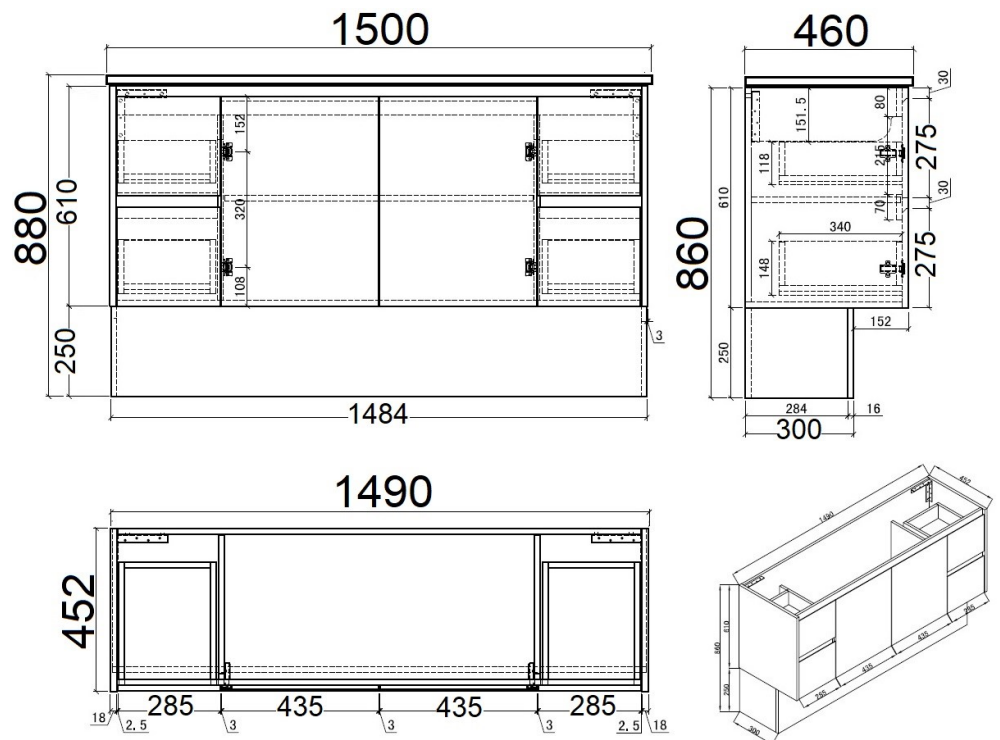

## NEW JAZZ 1500 VANITY

**NJ150**

- **FINISH:** Gloss White (pictured), or Oak
- **SUITABLE TOPS:** Ceramic or Rock Top
- Vanity - 880mm High on Plinth (with Ceramic Top), also Wall Hangable (no Plinth)
- Vanities with Ceramic Top on optional Plinth pictured - NJ150SEC & NJ150DEC (Tapware not included)
- Hardware: Soft Close Drawer Runners & Hinges