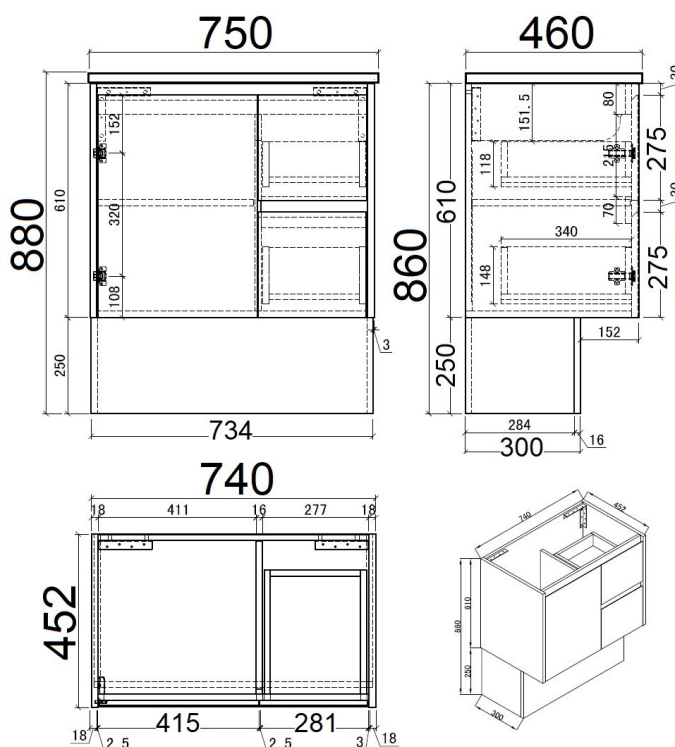

White

Oak

NEW JAZZ 750 VANITY

NJ75

- **FINISH:** Gloss White (pictured), or Oak
- **SUITABLE TOPS:** Ceramic or Rock Tops
- Vanity - 880mm High on Plinth (with Ceramic Top), also Wall Hangable (no Plinth)
- Vanity with Ceramic Top on optional Plinth pictured - NJ75EC (Tapware not included)
- Hardware: Soft Close Drawer Runners & Hinges