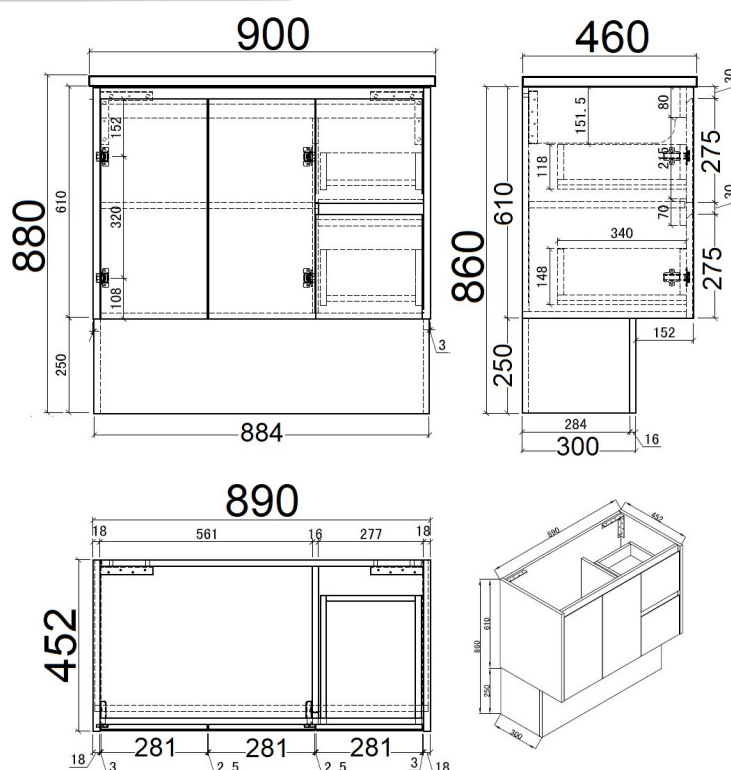

White

Oak

NEW JAZZ 900 VANITY

NJ90

- **FINISH:** Gloss White (pictured), or Oak
- **SUITABLE TOPS:** Ceramic or Rock Tops
- Vanity - 880mm High on Plinth (with Ceramic Top), also Wall Hangable (no Plinth)
- Vanity with Ceramic Top on optional Plinth pictured - NJ90EC (Tapware not included)
- Hardware: Soft Close Drawer Runners & Hinges