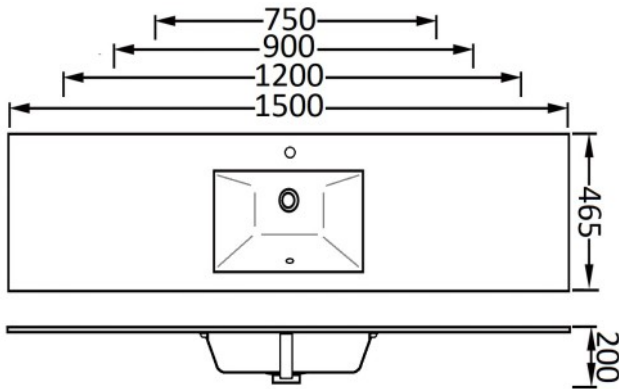

Scratch-Resistant

Resistant to marks and scratches due to the hardness of the material.

All Natural

Resin-free. Does not release any harmful substance into the environment.

Easy To Clean

Soap and water is all that's required.

Rock Tops with Standard Undermount

- **Colour:** See Above
- **Bench Top Material:** Porcelain (Matt)
- Ceramic Undermount Basin
- One Tap Hole
- with Overflow
- Requires 32mm Waste with Overflow (not included)

WARRANTY:

5 Year replacement product and parts
1 Year replacement parts and labour

Please note:

The images above are representative of the Colours of Arto Rock Tops. Viewing a sample (or Original Top) to make final selections is recommended.

It is highly recommended an application of sealant at the base of the mixer to ensure a water tight seal.