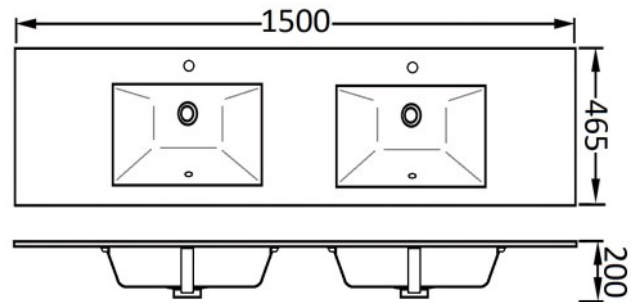

Scratch-Resistant

Resistant to marks and scratches due to the hardness of the material.

All Natural

Resin-free. Does not release any harmful substance into the environment.

Easy To Clean

Soap and water is all that's required.

Rock Tops with Standard Undermount

- **Colour:** See Above
- **Bench Top Material:** Porcelain (Matt)
- Ceramic Undermount Basin
- One Tap Hole
- with Overflow
- Requires 32mm Waste with Overflow (not included)

WARRANTY:

5 Year replacement product and parts
1 Year replacement parts and labour

Please note:

The images above are representative of the Colours of Arto Rock Tops. Viewing a sample (or Original Top) to make final selections is recommended.

It is highly recommended an application of sealant at the base of the mixer to ensure a water tight seal.